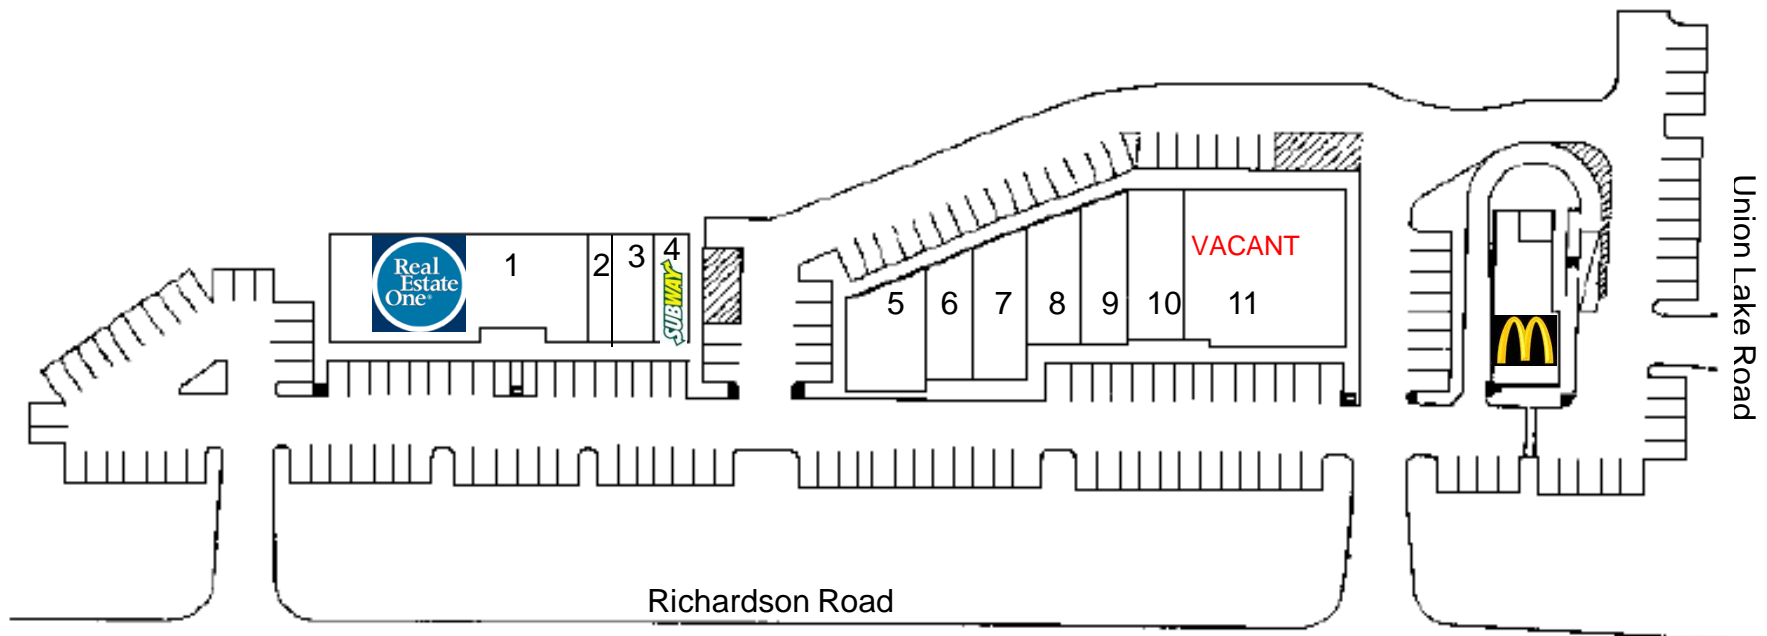

PINE COVE PLAZA – Commerce Township, Michigan

1 – Real Estate One	8430	6 – Vacant 1373 sq ft	8370
2 – All State	8420	7 – Einstein Bagels	8366
3 – Angel Animal Hospital	8410	8 – Dr. Shuster, DDS	8362
4 – Subway	8400	9 – Salon Seven	8358
5 – Twins Coney Island	8374	10 – Cleaner Image	8354
		11- VACANT-6500SQFT	8350

Northwest Corner
Richardson and Union Lake Rd.
Commerce Township, Michigan